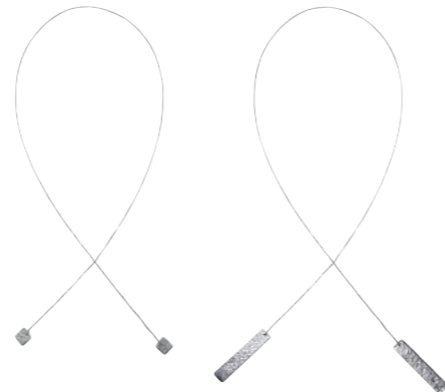

## Pierced earring

product TIN BREATH  
Pierced earring A 10x10mm Silver  
item No. home-019-SOJ  
size 82mm drop; 10mm width  
weight 3g  
material pure tin, metallic attachment  
price ¥ 6,000 (税抜)

product TIN BREATH  
Pierced earring H 10x50mm Silver  
item No. home-020-SOJ  
size 50mm drop; 10mm width  
weight 10g  
material pure tin, metallic attachment  
price ¥ 8,000 (税抜)

## Clutch bag

product TIN BREATH Clutch bag Silver  
item No. home-027-SOJ  
size W276 x D146 x H34mm  
842mm crossbody strap drop  
weight 205g  
material leather, rayon (interior)  
price ¥ 32,000 (税抜)

## Lariat

product TIN BREATH Lariat  
10x50x900mm Silver  
item No. home-025-SOJ  
size 820mm length;  
10mm pendant width;  
10mm pendant drop approx.  
weight 4g  
material pure tin, metallic attachment  
price ¥ 8,000 (税抜)