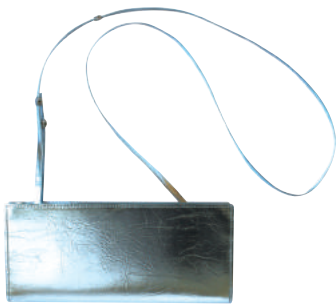

C l u t c h b a g

size W276 x D146 x H34mm
 380mm crossbody strap drop
weight 205g
material leather
 rayon (interior)

product TIN BREATH Clutch bag
 Silver
item No home-027-SOJ
price ¥ 32,000 (税抜)

product TIN BREATH Clutch bag
 Gold
item No home-027-PKM
price ¥ 32,000 (税抜)

product TIN BREATH Clutch bag
 Antique gold
item No home-027-PAG
price ¥ 32,000 (税抜)

Ready to go purse

size W236x D106 x H24mm
735mm crossbody strap drop
weight 184g
material leather
polyurethane (interior)