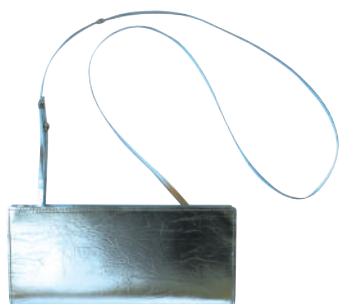

product TIN BREATH Clutch bag
 Silver
item No home-027-SOJ
price ¥ 32,000 (税抜)

product TIN BREATH Clutch bag
 Gold
item No home-027-PKM
price ¥ 32,000 (税抜)

product TIN BREATH Clutch bag
 Antique gold
item No home-027-PAG
price ¥ 32,000 (税抜)

Ready to go purse

size W236x D106 x H24mm
735mm crossbody strap drop
weight 184g
material leather
cotton, polyurethane (lining fabric)

product TIN BREATH
Ready to go purse Silver
item No home-039-SOJ
price ¥ 45,000 (税抜)

product TIN BREATH
Ready to go purse Gold
item No home-039-PKM
price ¥ 45,000 (税抜)

product TIN BREATH
Ready to go purse Antique gold
item No home-039-PAG
price ¥ 45,000 (税抜)

T r a v e l p u r s e

size W220×D102×H22mm
730mm crossbody strap drop
weight 150g
material leather
cotton, polyurethane (lining fabric)